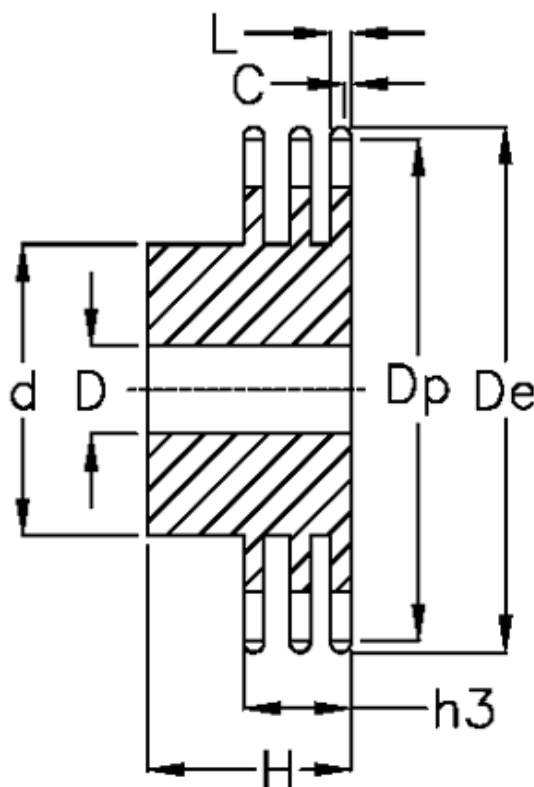

Data Sheet

Article number: 616013008040

Description: Sprocket 16 B-3 Z=40 triplex
predrilled

Measures

C = 2.5
d = *140
D = $30 \pm 0,5$
De = 336.9
Dp = 323.73

For chain size = 1" x 17,02 mm

For chain type = 16 B-3

H = 100

h3 = 79.6
L = 15.8
Number of teeth = 40